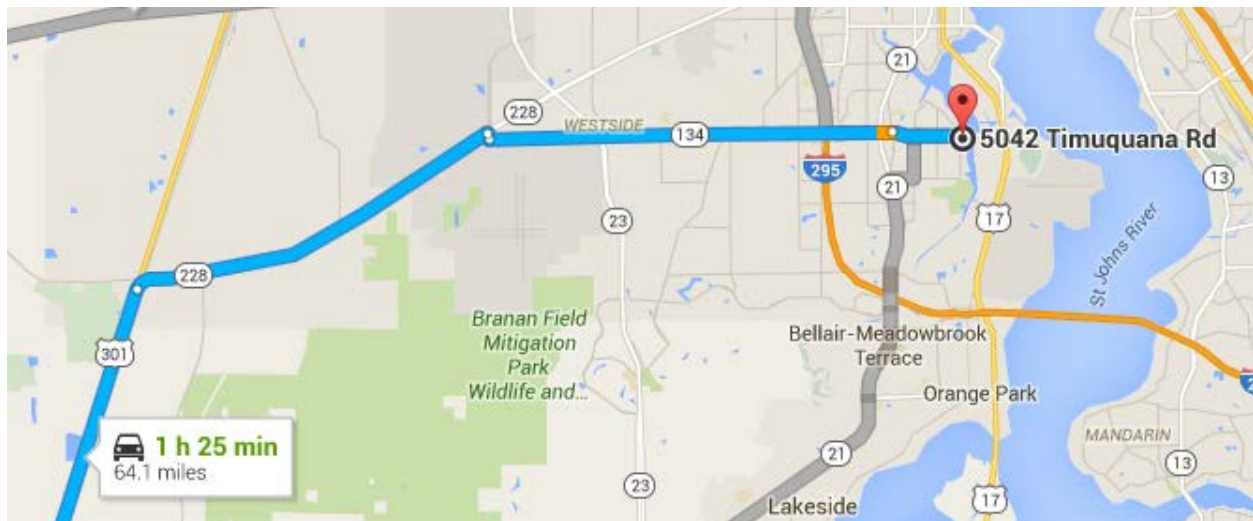

Directions to FSRA North Region Championship

Ortega Race Course

St. Peter's Episcopal Church

5042 Timuquana Road

Jacksonville, FL **32210** (make sure you are using this zip code!!!)

- Take Waldo Road (SR24) to the City of Waldo and turn right on U.S. 301 North
- Travel North on U.S. 301 to Normandy Blvd/CR 228 (~29.5 miles). Turn right onto Normandy Blvd. This is a right turn lane with a ramp.
- Proceed on Normandy Blvd. to New World Avenue (~ 8 miles)
- Turn right on New World Avenue (~ 1 block)
- Turn left onto 103rd Street/CR134 and continue onto Timuquana Road (103rd changes into Timuquana Road) (~ 10 miles to church)
- You will see St Peter's Episcopal Church on your right just after the intersection at Ortega Farms Blvd.
- **If you cross over the bridge, you have gone too far